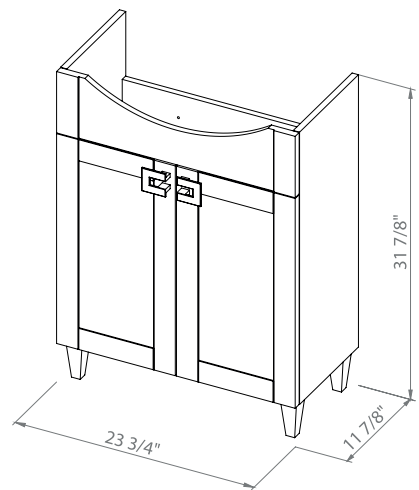

WOODMIX 26

*Bath.
Oasis*
VANITY COMFORT

WOODMIX 26 White Matt
Cabinet with washbasin
Nova 25.59"

WOODMIX 26 Grey Mat
Cabinet with washbasin
Nova 25.59"

Washbasin Nova 25.59"

WOODMIX 28

Bath.
Oasis
VANITY COMFORT