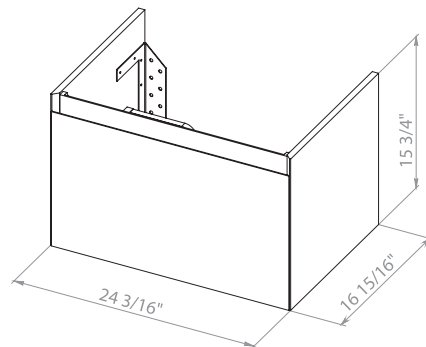

Washbasin Arte 39.6"

MAGIC 26

Bath
Oasis
BATHS & KITCHENS

Magic 26 Antracit Gloss

Wall-mounted cabinet with
washbasin Arte 25.6"

Washbasin Arte 25.6"

MAGIC 30

Bath
Oasis
BATHING ESSENTIALS