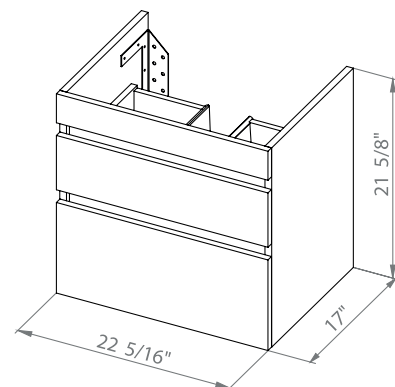

Washbasin Frame 23.8"

NIAGARA 28

Bath.
Oasis
VANITY COMFORT

Niagara 28 Rosewood
Wall-mounted cabinet with washbasin Frame 27.6"

Niagara 28 Natural Teak
Wall-mounted cabinet with washbasin Frame 27.6"

Niagara 28 Gray Matt
Wall-mounted cabinet with washbasin Frame 27.6"