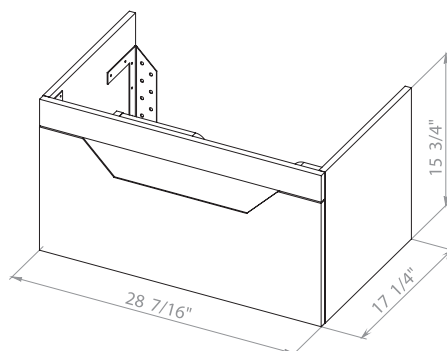

Washbasin Arte 29.5"

TROY 34

Bath.
Oasis
VANITY COMFORT

Troy 34 Graphite Gloss
Wall-mounted cabinet with
washbasin Arte 33.3"

Troy 34 Mocca Gloss
Wall-mounted cabinet with
washbasin Arte 33.3"

Washbasin Arte 33.3"