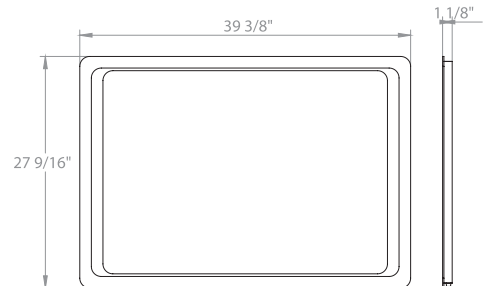

R-line 38
Mirror with LED lighting

UNIVERSAL MIRRORS

Simple 24
Mirror

Simple 32
Mirror

Simple 40
Mirror

Omega 24
Mirror with LED lighting

Omega 32
Mirror with LED lighting

Omega 40
Mirror with LED lighting