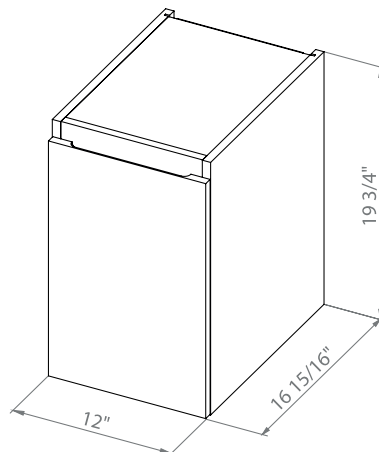

Wave Gray Matt (R), (L)
Side Cabinet

Wave High Gloss White (R), (L)
Side Cabinet