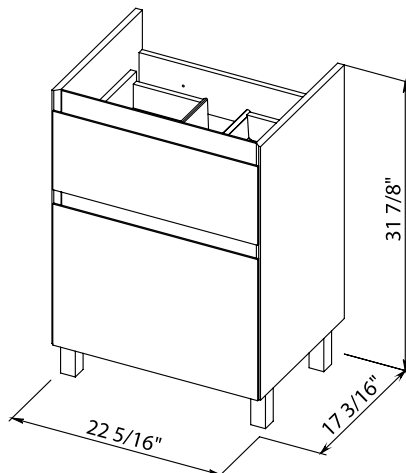

Elite 24 brown matt
Cabinet with washbasin
Elite 23,7"

Elite 24 graphite gloss
Cabinet with washbasin
Elite 23,7"

Washbasin Elite 23.7"

Elite 28 brown matt
Cabinet with washbasin
Elite 27.6"

Elite 28 graphite gloss
Cabinet with washbasin
Elite 27.6"