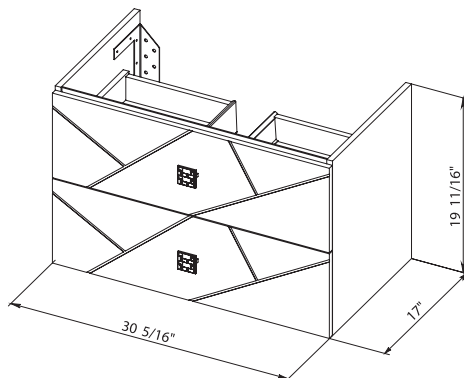

Washbasin Frame 27.6"

Picasso 32 Antracit Matt
Wall-mounted cabinet with
washbasin Frame 31.5"

Picasso 32 White Matt
Wall-mounted cabinet with
washbasin Frame 31.5"

Washbasin Frame 31.5"

PICASSO 40

Bath.
Oasis
VANITY COMFORT