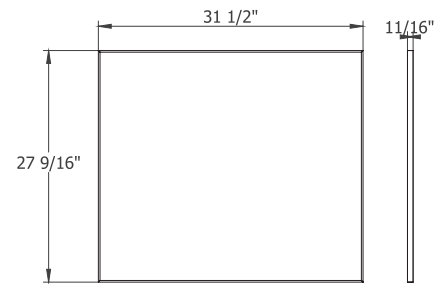

R-line 38
Mirror with LED lighting

UNIVERSAL MIRRORS

Simple 24
Mirror

Simple 32
Mirror

Simple 40
Mirror

Omega 24
Mirror with LED lighting

Omega 32
Mirror with LED lighting

Omega 40
Mirror with LED lighting