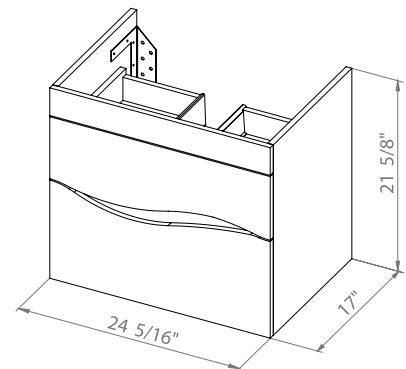

Wave 26 High Gloss White
Wall-mounted cabinet with
washbasin Frame 25.6"