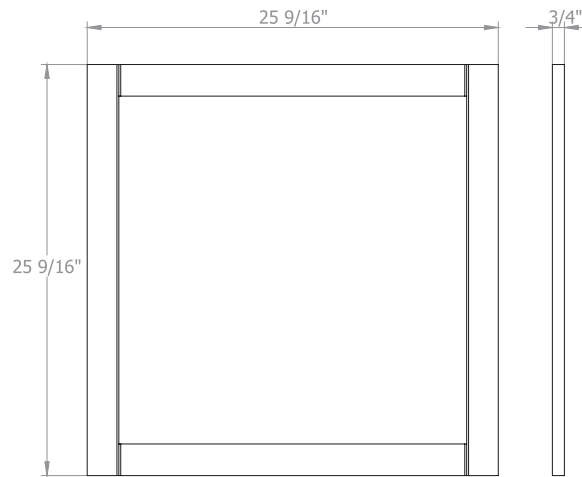

WOODMIX 26 MIRRORS

*Bath.
Oasis*
VANITY COMFORT

WOODMIX 26 White Matt
Mirror

WOODMIX 26 Grey Mat
Mirror

OSTIN 36 White Matt

Wall-mounted cabinet with
washbasin ZERO 18,11"

Washbasin ZERO 18,11"

Dune 24 White Matt
Wall-mounted cabinet with washbasin ZERO 18,11"