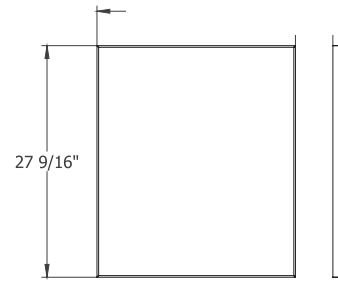

R-line 38
Mirror with LED lighting

UNIVERSAL MIRRORS

Simple 24
Mirror

Simple 32
Mirror

Simple 40
Mirror

Omega 24
Mirror with LED lighting

Omega 32
Mirror with LED lighting

Omega 40
Mirror with LED lighting