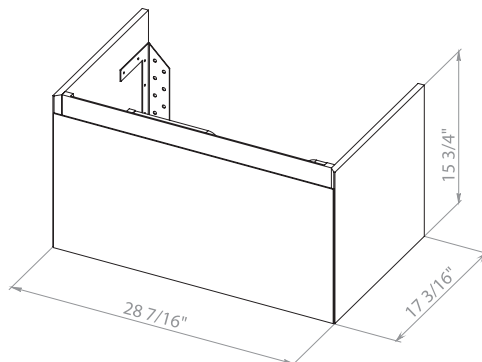

Magic 30 Antracit Gloss

Wall-mounted cabinet with
washbasin Arte 29.5"

Washbasin Arte 29.5"