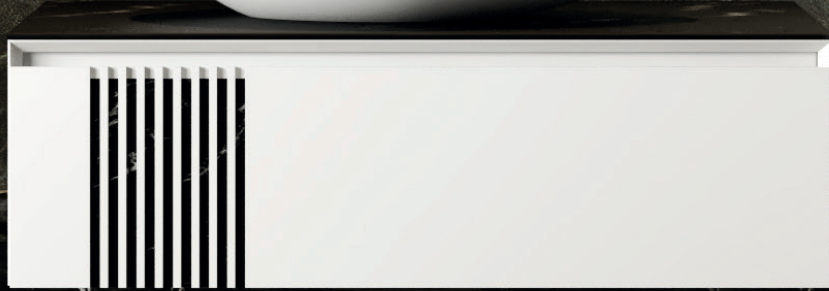

Bath Oasis

VANITY COMFORT

BATHROOM FURNITURE
2024/2025

Bath. Oasis

VANITY COMFORT

LUXURY	2
COMFORT	6
MANHATTAN	26
NIAGARA	28
PALM BEACH	38
ELITE	48
WAVE	56
DELUX	66
WOODMIX	84
OSTIN	92
DUNE	94
EDISON	106
FIONA	114
JUDI	120
MAGIC	128
MONROE	136
PICASSO	152
TREVI	160
TROY	174
CLASSIC	182
UNIVERSAL MIRRORS	190
METAL LEGS	194