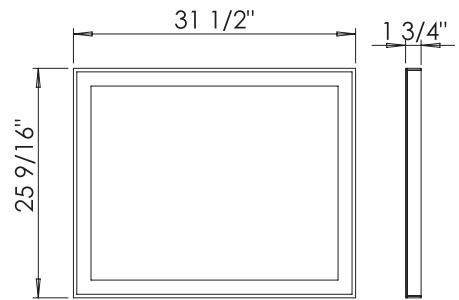

Diamond 40
Mirror with LED lighting