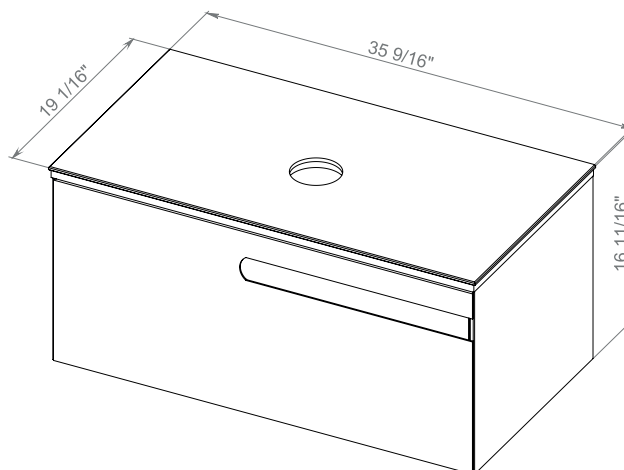

WOODMIX 26 MIRRORS

*Bath.
Oasis*
VANITY COMFORT

WOODMIX 26 White Matt
Mirror

WOODMIX 26 Grey Mat
Mirror

OSTIN 36 White Matt

Wall-mounted cabinet with
washbasin ZERO 18,11"

Washbasin ZERO 18,11"

Dune 24 White Matt
Wall-mounted cabinet with washbasin ZERO 18,11"