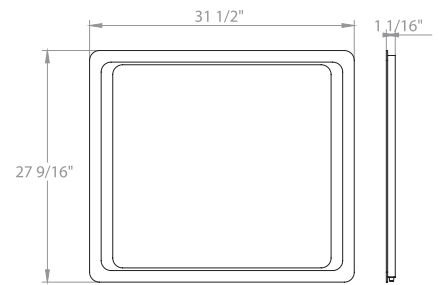

R-line 38
Mirror with LED lighting

UNIVERSAL MIRRORS

Simple 24
Mirror

Simple 32
Mirror

Simple 40
Mirror

Omega 24
Mirror with LED lighting

Omega 32
Mirror with LED lighting

Omega 40
Mirror with LED lighting