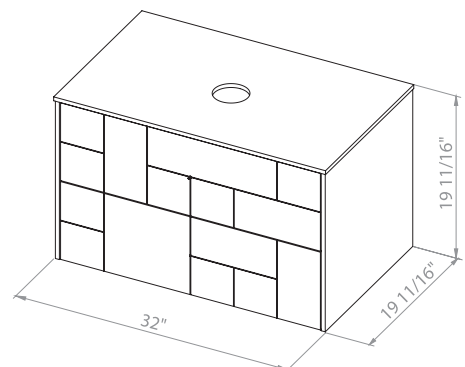

Dune 32 Maritime Blue Matt
Wall-mounted cabinet with washbasin ZERO 18,11"