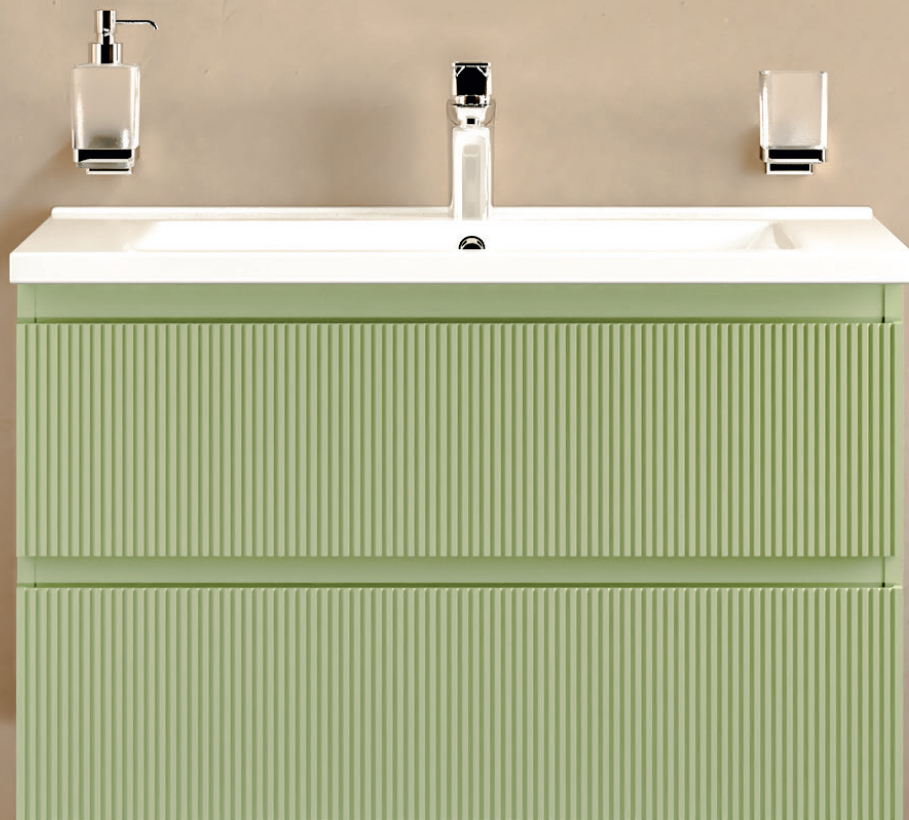

Edison 30 Gray Matt
Wall-mounted cabinet with
washbasin Arte 29.5"

Edison 30 Green Matt
Wall-mounted cabinet with
washbasin Arte 29.5"

Washbasin Arte 29.5"

Edison 34 Gray Matt
Wall-mounted cabinet with
washbasin Arte 33.3"