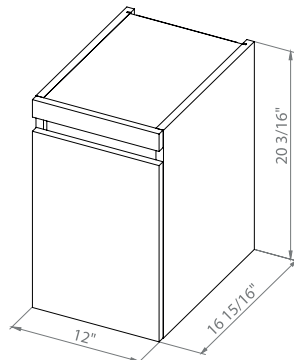

Niagara Rosewood (R), (L)
Side Cabinet

Niagara Natural Teak (R), (L)
Side Cabinet

Niagara Gray Matt (R), (L)
Side Cabinet

Niagara High Gloss White (R), (L)
Side Cabinet