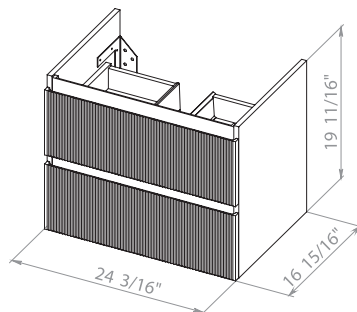

Washbasin ZERO 18,11"

Edison 26 Gray Matt
Wall-mounted cabinet with
washbasin Arte 25.6"

Edison 26 Green Matt
Wall-mounted cabinet with
washbasin Arte 25.6"

Washbasin Arte 25.6"

EDISON 30

*Bath
Oasis*
VANITY COMFORT