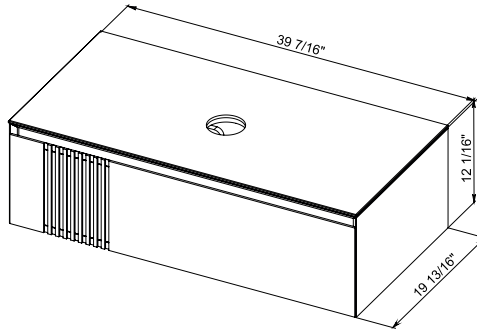

Washbasin Olive 29,53"