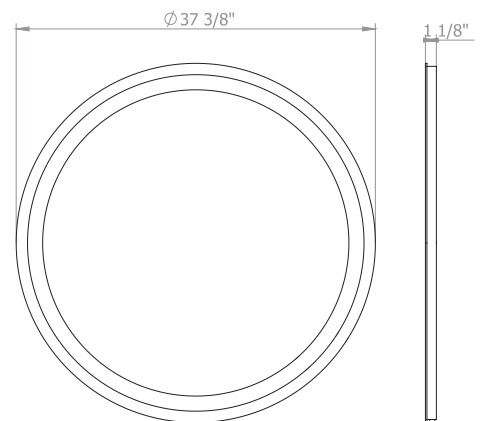

R-line 38
Mirror with LED lighting

UNIVERSAL MIRRORS

Simple 24
Mirror

Simple 32
Mirror

Simple 40
Mirror

Omega 24
Mirror with LED lighting

Omega 32
Mirror with LED lighting

Omega 40
Mirror with LED lighting