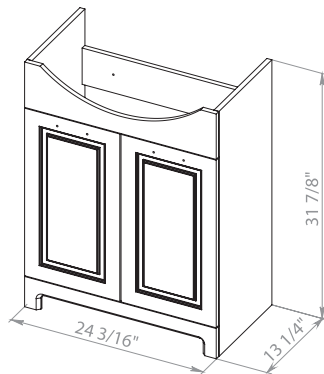

Classic 26 Brown Matt
Wall-mounted cabinet with washbasin New Klasik 25,6"