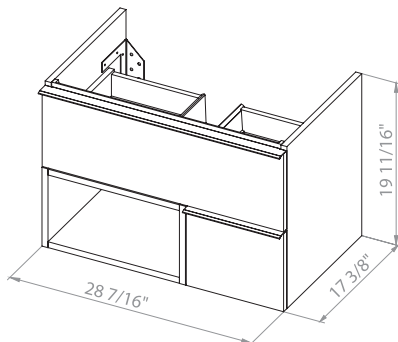

Washbasin Arte Black 25.6"

MONROE 30

*Bath
Oasis*
VANITY COMFORT

Monroe 30 Antracit/Alicante
Wall-mounted cabinet with
washbasin Arte Black 29.5"

Washbasin Arte Black 29.5"

MONROE 34

Bath.
Oasis
VANITY COMFORT