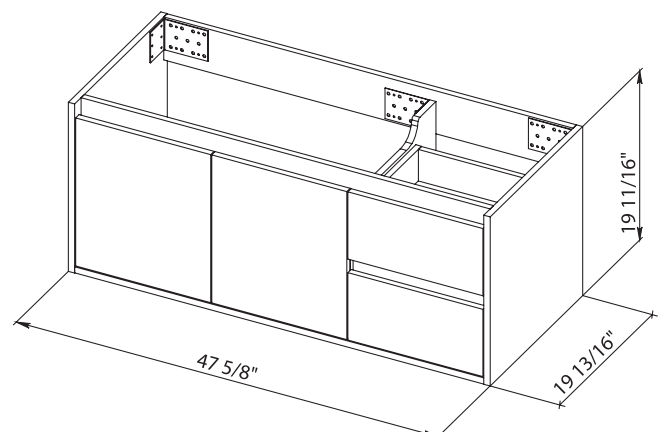

NIAGARA 48

Niagara 48 Gray Matt
Wall-mounted cabinet with
washbasin BAR 48"

Niagara 48 Natural Teak
Wall-mounted cabinet with
washbasin BAR 48"