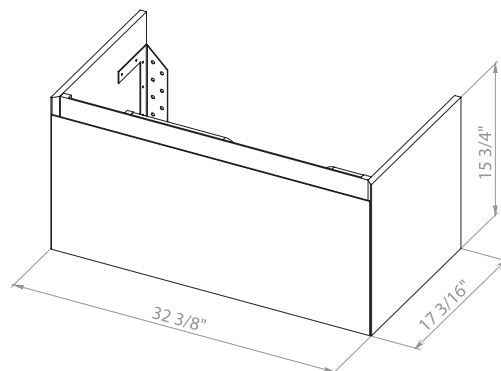

Magic 30 Antracit Gloss

Wall-mounted cabinet with
washbasin Arte 29.5"

Washbasin Arte 29.5"

MAGIC 34

Bath
Oasis
L'ESSENCE DU CONFORT

Magic 34 Antracit Gloss

Wall-mounted cabinet with
washbasin Arte 33.3"

Washbasin Arte 33.3"