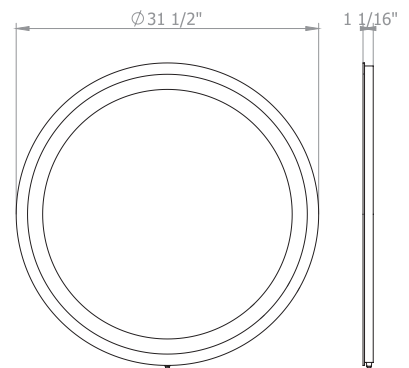

R-line 38
Mirror with LED lighting

UNIVERSAL MIRRORS

Simple 24
Mirror

Simple 32
Mirror

Simple 40
Mirror

Omega 24
Mirror with LED lighting

Omega 32
Mirror with LED lighting

Omega 40
Mirror with LED lighting