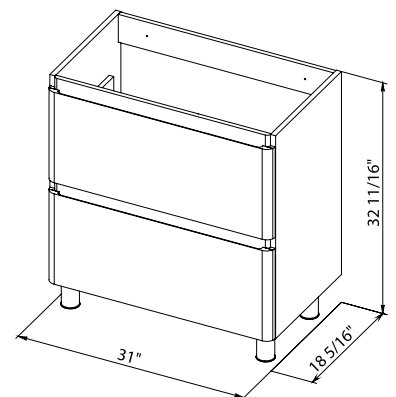

Comfort 32 High Gloss White
Cabinet with washbasin
Alfa 31.3"