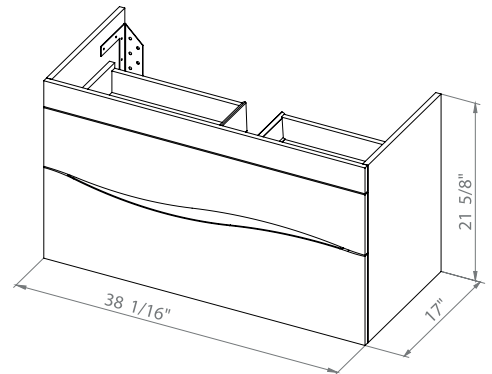

Wave 40 High Gloss White
Wall-mounted cabinet with
washbasin Frame 39.6"