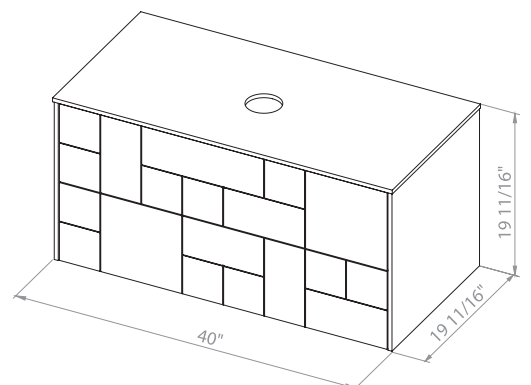

Dune 40 Black Matt
Wall-mounted cabinet with washbasin ZERO 18,11"