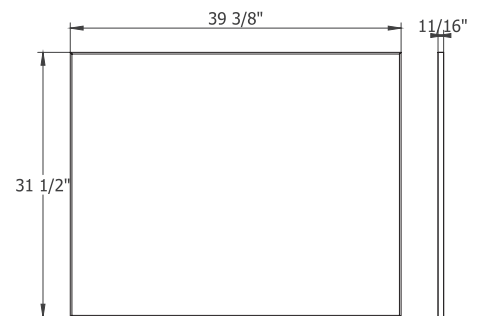

R-line 38
Mirror with LED lighting

UNIVERSAL MIRRORS

Simple 24
Mirror

Simple 32
Mirror

Simple 40
Mirror

Omega 24
Mirror with LED lighting

Omega 32
Mirror with LED lighting

Omega 40
Mirror with LED lighting