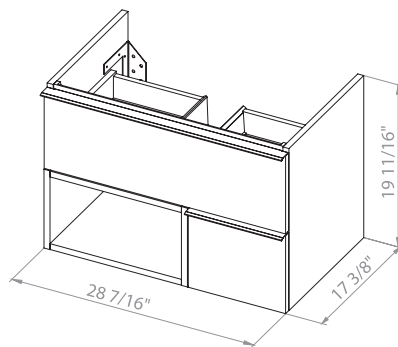

MONROE 30

*Bath.
Oasis*
VANITY COMFORT

Monroe 30 Antracit/Alicante
Wall-mounted cabinet with
washbasin Arte 29.5"

Washbasin Arte 29.5"

MONROE 34

*Bath.
Oasis*
VANITY COMFORT

Monroe 34 Antracit/Alicante
Wall-mounted cabinet with
washbasin Arte 33.3"