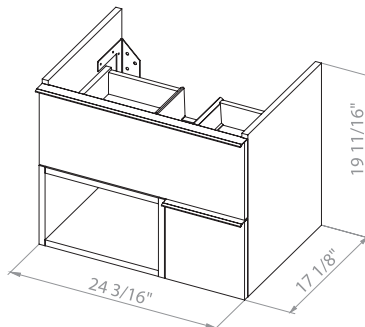

MAGIC 40

Bath
Oasis
BATH & TOILET

Magic 40 Antracit Gloss

Wall-mounted cabinet with
washbasin Arte 39.6"

Washbasin Arte 39.6"

Monroe 26 Antracit/Alicante
Wall-mounted cabinet with
washbasin Arte 25.6"

Washbasin Arte 25.6"