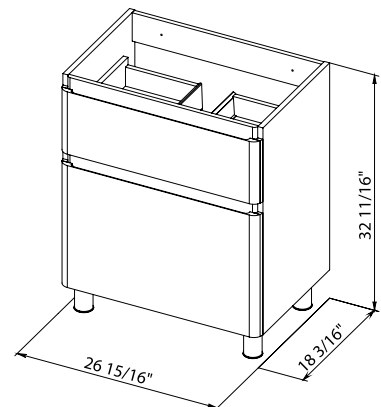

Comfort 28 High Gloss White
Cabinet with washbasin
Alfa 27.3"