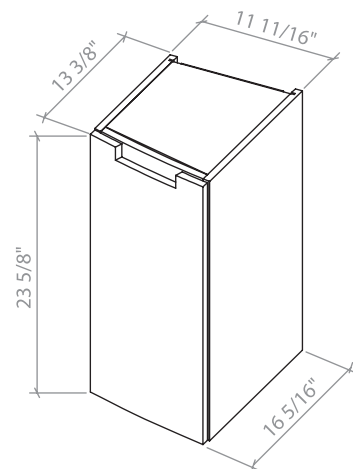

WOODMIX 26

*Bath.
Oasis*
VANITY COMFORT

WOODMIX 26 White Matt
Cabinet with washbasin
Nova 25.59"

WOODMIX 26 Grey Mat
Cabinet with washbasin
Nova 25.59"

Washbasin Nova 25.59"

WOODMIX 28

Bath.
Oasis
VANITY COMFORT