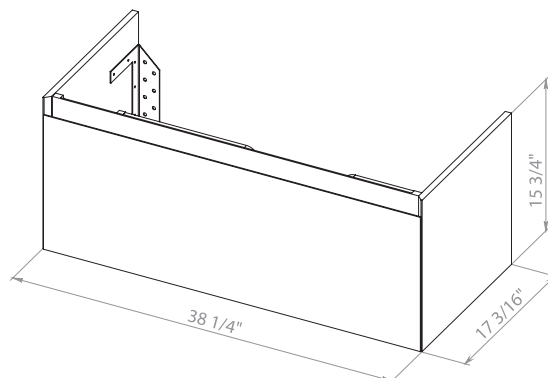

MAGIC 40

Bath
Oasis
BATH & TOILET

Magic 40 Antracit Gloss

Wall-mounted cabinet with
washbasin Arte 39.6"

Washbasin Arte 39.6"

Monroe 26 Antracit/Alicante
Wall-mounted cabinet with
washbasin Arte 25.6"

Washbasin Arte 25.6"