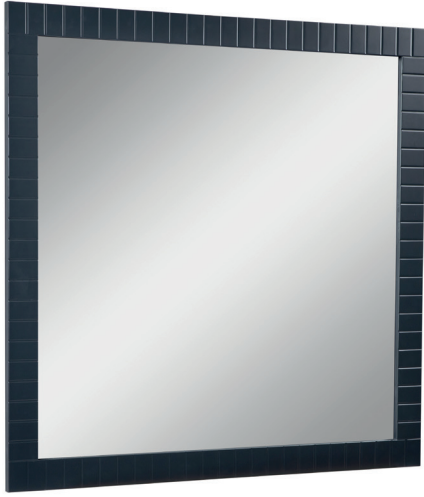

TREVI 28 MIRRORS

*Bath.
Oasis*
VANITY COMFORT

Trevi 28 Antracit Matt
Mirror

Trevi 28 Maritime Blue Matt
Mirror

Trevi 28 Fjord Green Matt
Mirror

Trevi 28 White Matt
Mirror

TREVI 40 MIRRORS

*Bath.
Oasis*
VANITY COMFORT