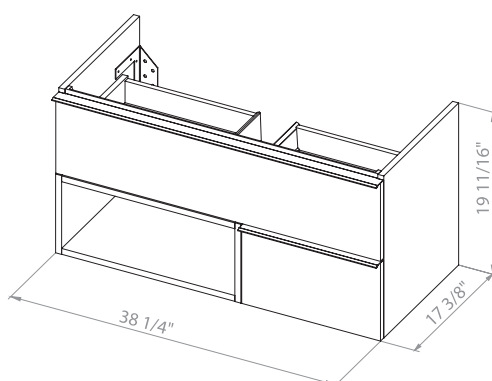

Monroe 40 Antracit/Alicante

Wall-mounted cabinet with
washbasin Arte Black 39.6"

Washbasin Arte Black 39.6"