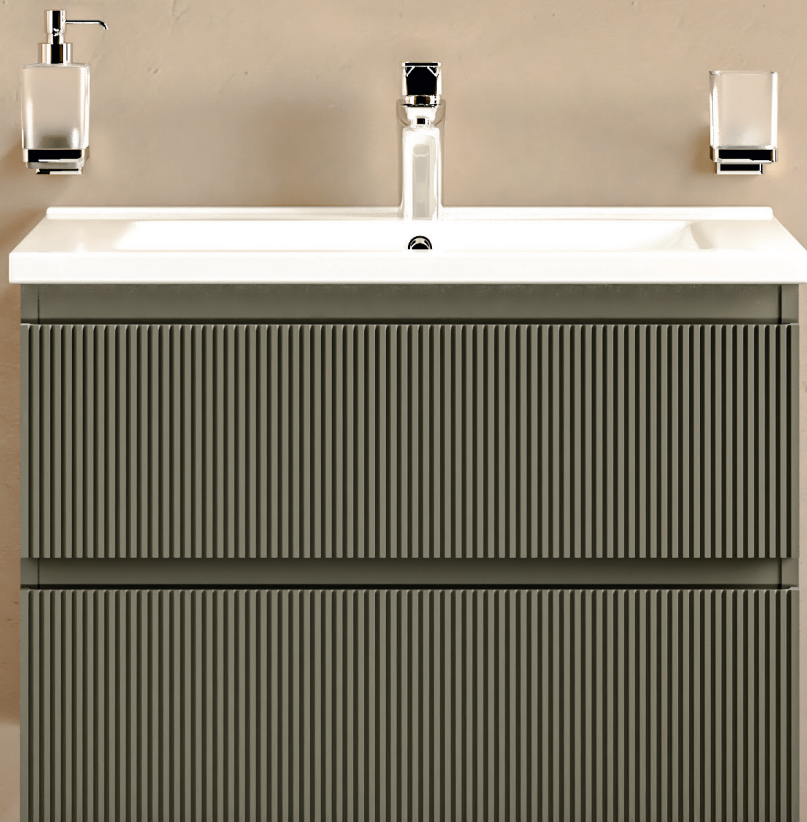

Washbasin ZERO 18,11"

Edison 26 Gray Matt
Wall-mounted cabinet with
washbasin Arte 25.6"

Edison 26 Green Matt
Wall-mounted cabinet with
washbasin Arte 25.6"

Washbasin Arte 25.6"

EDISON 30

*Bath
Oasis*
VANITY COMFORT