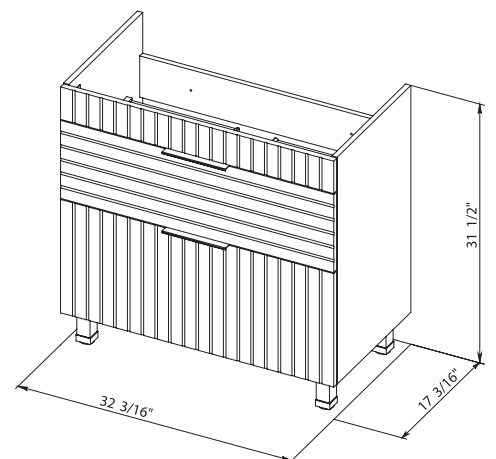

Trevi 34 Fjord Green Matt
Wall-mounted cabinet with
washbasin Arte 33.3"

Trevi 34 White Matt
Wall-mounted cabinet with
washbasin Arte 33.3"