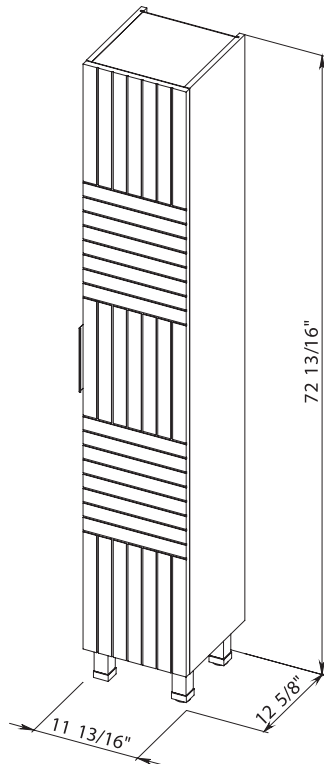

Trevi 12 Maritime Blue Matt
Tall Cabinet

Trevi 12 Fjord Green Matt
Tall Cabinet