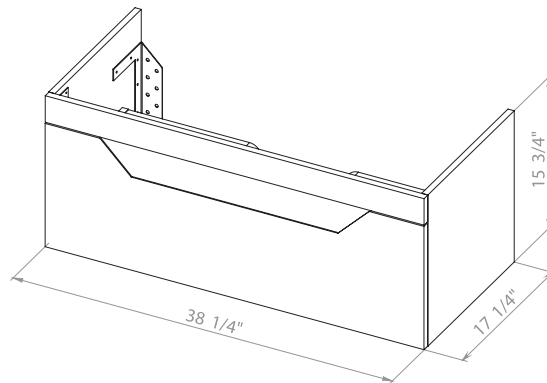

TROY 40

Bath
Oasis
VANITY COMFORT

Troy 40 Graphite Gloss
Wall-mounted cabinet with
washbasin Arte 39.6"

Troy 40 Mocca Gloss
Wall-mounted cabinet with
washbasin Arte 39.6"

Washbasin Arte 39.6"

CLASSIC 26

Bath
Oasis
VANITY COMFORT