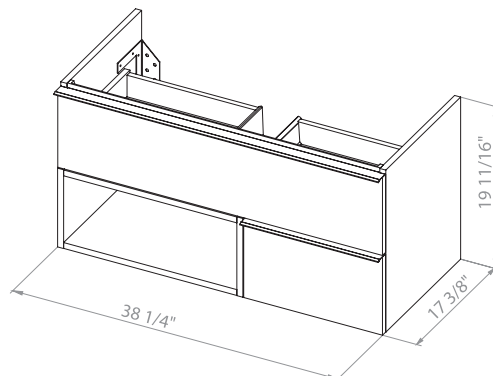

Washbasin Arte 33.3"

MONROE 40

Bath.
Oasis
VANITY COMFORT

Monroe 40 Antracit/Alicante
Wall-mounted cabinet with
washbasin Arte 39.6"

Washbasin Arte 39.6"

MONROE 26

Bath
Oasis
VANITY COMFORT

Monroe 26 Antracit/Alicante
Wall-mounted cabinet with
washbasin Arte Black 25.6"