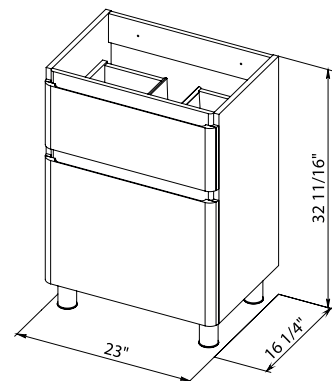

Comfort 24 High Gloss White
Cabinet with washbasin
Alfa 23.4"