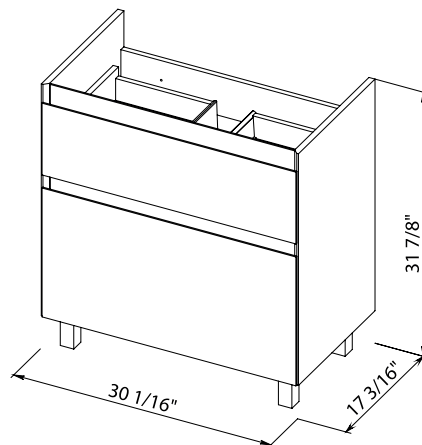

Washbasin Elite 27.6"

ELITE 32

Bath.
Oasis
VANITY COMFORT

Elite 32 brown matt
Cabinet with washbasin
Elite 31.3"

Elite 32 graphite gloss
Cabinet with washbasin
Elite 31.3"

Washbasin Elite 31.3"

ELITE 40

Bath.
Oasis
VANITY COMFORT