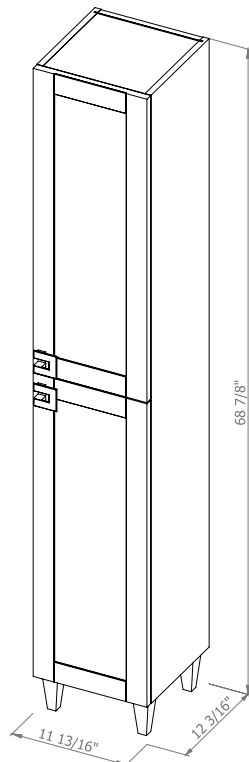

WOODMIX 28 White Matt
Cabinet with washbasin
Runa 27.5"

WOODMIX 28 Grey Mat
Cabinet with washbasin
Runa 27.5"

Washbasin Runa 27.5"

WOODMIX 12

Bath.
Oasis
VANITY COMFORT

WOODMIX 12 White Matt
Tall Cabinet

WOODMIX 12 Grey Mat
Tall Cabinet