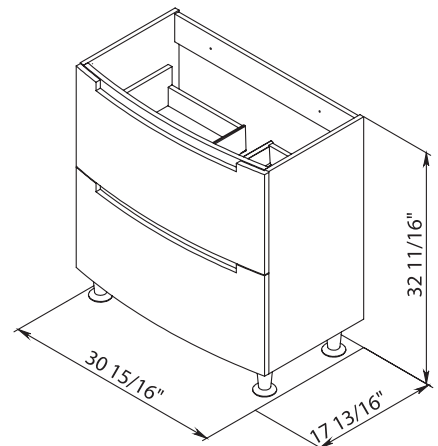

Delux 32 High Gloss White
Cabinet with washbasin
Delta 31.3"