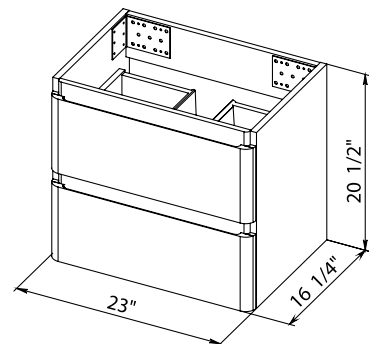

Wall-mounted cabinet with washbasin Alfa 23.4"

Comfort 24 High Gloss White

Wall-mounted cabinet with washbasin Alfa 23.4"

Washbasin Alfa 23.4"

COMFORT 28

*Bath
Oasis*
VANITY.COMFORT

Comfort 28 Rosewood
Wall-mounted cabinet with
washbasin Alfa 27.3"