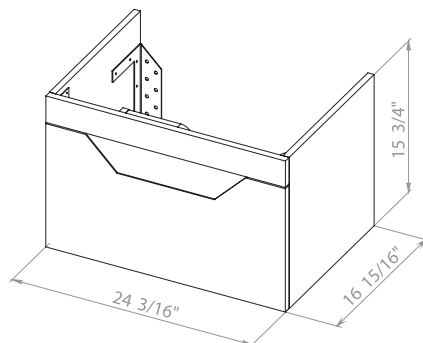

Troy 26 Mocca Gloss
Wall-mounted cabinet with
washbasin Arte 25.6"

Washbasin Arte 25.6"

TROY 30

Bath
Oasis
VANITY COMFORT

Troy 30 Graphite Gloss
Wall-mounted cabinet with
washbasin Arte 29.5"

Troy 30 Mocca Gloss
Wall-mounted cabinet with
washbasin Arte 29.5"