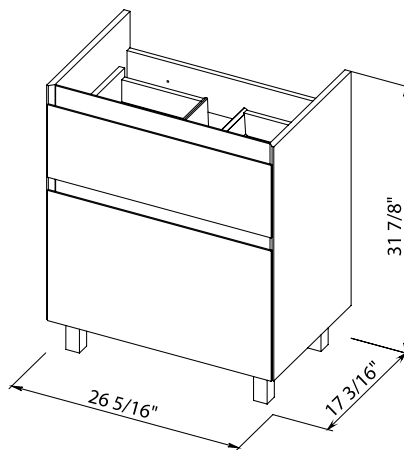

Elite 28 graphite gloss
Cabinet with washbasin
Elite 27.6"