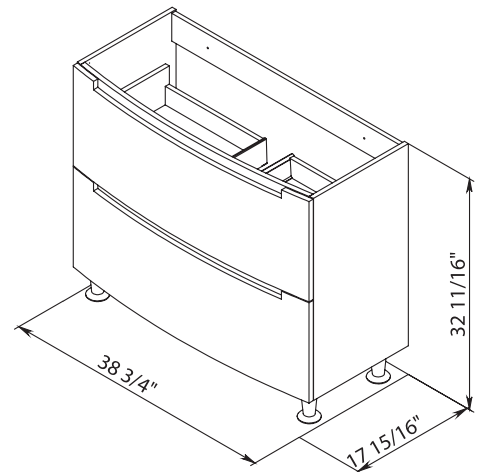

Delux 40 Natural Teak
Cabinet with washbasin
Delta 39.3"

Delux 40 Gray Matt
Cabinet with washbasin
Delta 39.3"

Delux 40 High Gloss White
Cabinet with washbasin
Delta 39.3"

Washbasin Delta 39.3"

DELUX

Bath.
Oasis
VANITY COMFORT