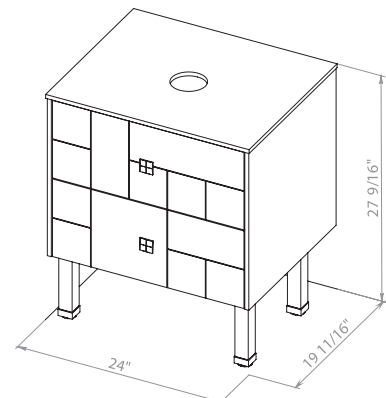

Dune 24 Maritime Blue Matt
Cabinet with washbasin
ZERO 18,11"

Dune 24 Black Matt
Cabinet with washbasin
ZERO 18,11"