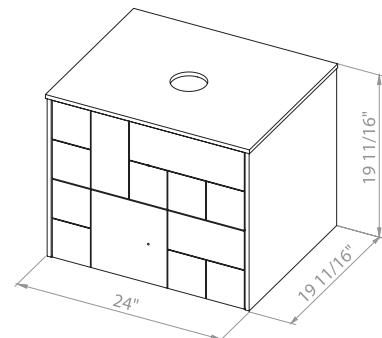

Dune 24 Maritime Blue Matt
Wall-mounted cabinet with washbasin ZERO 18,11"

Dune 24 Black Matt
Wall-mounted cabinet with washbasin ZERO 18,11"