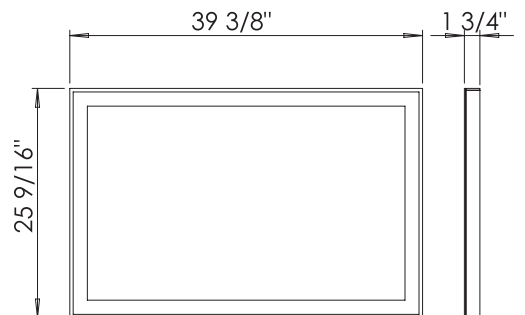

Diamond 40
Mirror with LED lighting