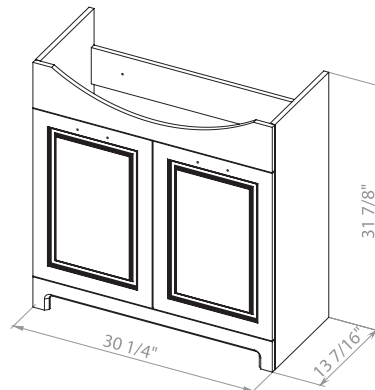

Classic 32 White Matt
Wall-mounted cabinet with
washbasin Lilo 31.5"

Classic 32 Brown Matt
Wall-mounted cabinet with
washbasin Lilo 31.5"

Washbasin Lilo 31.5"

CLASSIC 40

Bath.
Oasis
VANITY COMFORT

Classic 40 White Matt
Wall-mounted cabinet with
washbasin Lilo 39.4"