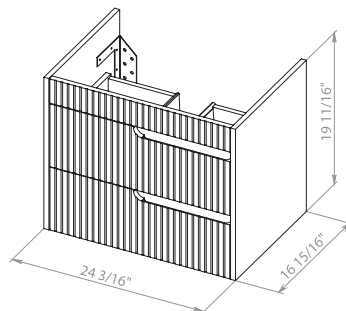

Washbasin Bar 35.4

Judi 26 Fjord Green Matt
Wall-mounted cabinet with
washbasin Arte 25.6"

Judi 26 Brown Matt
Wall-mounted cabinet with
washbasin Arte 25.6"

Washbasin Arte 25.6"

JUDI 30

Bath.
Oasis
VANITY COMFORT