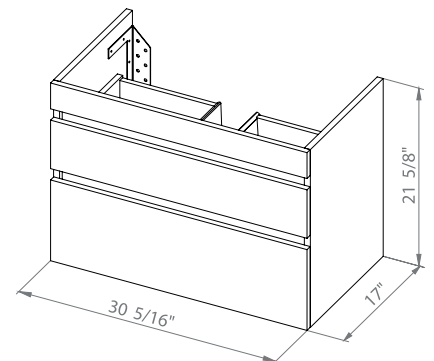

Niagara 32 High Gloss White
Wall-mounted cabinet with
washbasin Frame 31.5"