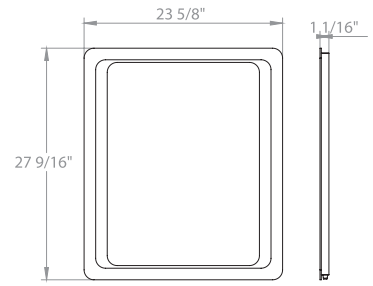

R-line 38
Mirror with LED lighting

UNIVERSAL MIRRORS

Simple 24
Mirror

Simple 32
Mirror

Simple 40
Mirror

Omega 24
Mirror with LED lighting

Omega 32
Mirror with LED lighting

Omega 40
Mirror with LED lighting