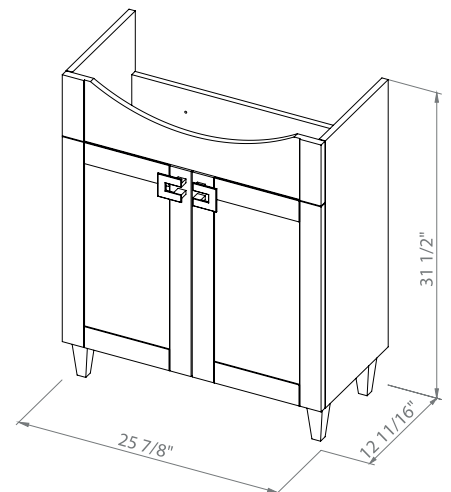

WOODMIX 28 White Matt
Cabinet with washbasin
Runa 27.5"

WOODMIX 28 Grey Mat
Cabinet with washbasin
Runa 27.5"